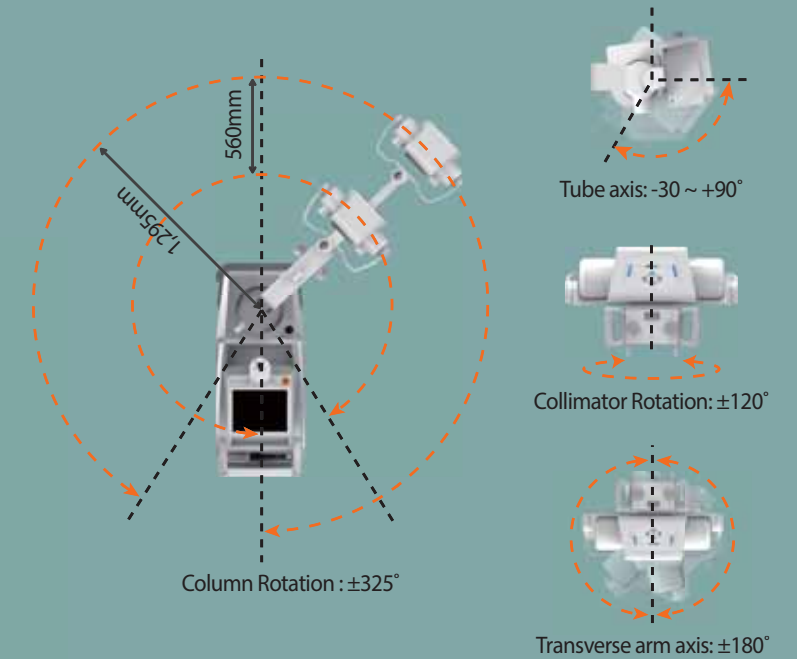

Dimension

Optimized Image Quality

Outstanding image quality by optimized digital image processing

Ergonomic and Compact Design

Easy driving and maneuverability with ergonomic and compact design

Convenient Storage Compartment

Convenient and enough space for detector, battery and other necessary stuff

Swift Mobility

Swift mobility with 5km/h speed allow you to save time and cost and satisfy your patient with quick processing

Accurate Positioning & Movement

Accurate positioning and precise movement provided with 4 direction buttons on this control panel

Wider Coverage

Longer armstroke and high column provide wider coverage and patient-friendly operation service

Various Position

Column, X-ray tube and collimator are easily rotated and positioned at various angle for taking diverse X-ray image

Safety function

A safety function with front safety bumper & brake, spring loaded front wheel and status LED indicator provide best satisfaction and convenience for your patient and operator. It will prevent any unexpected and secondary accident

Remote Exposure Controller

Easy and convenient to use with remote exposure controller