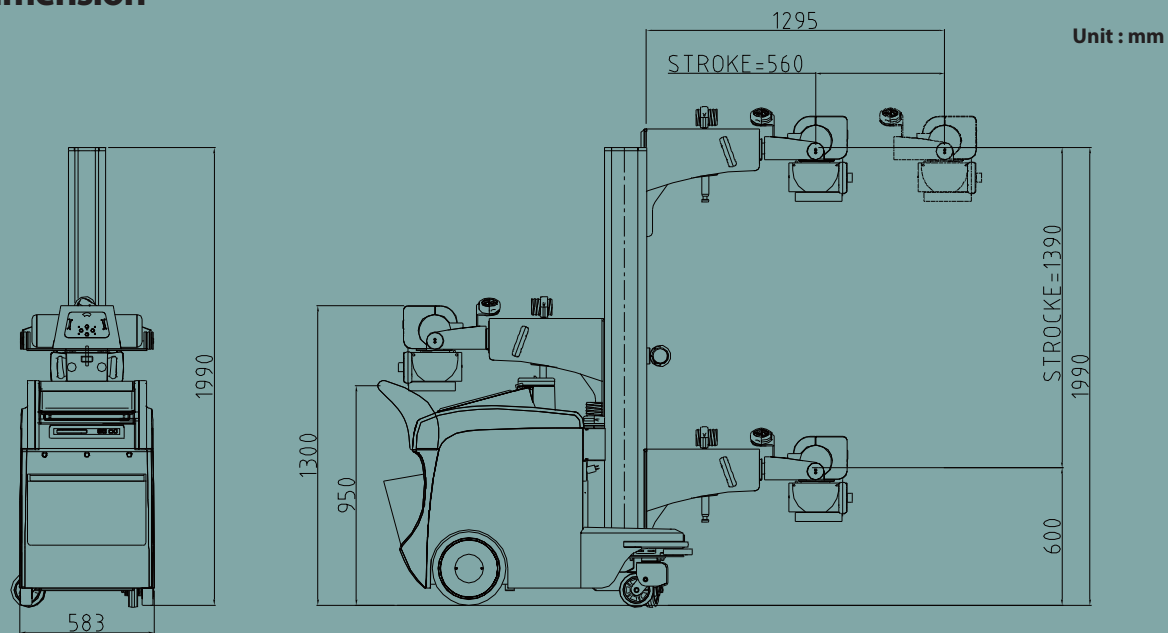

Dimension

Optimized Image Quality

Outstanding image quality by optimized digital image processing

Ergonomic and Compact Design

Easy driving and maneuverability with ergonomic and compact design

Convenient Storage Compartment

Convenient and enough space for detector, battery and other necessary stuff

Swift Mobility

Swift mobility with 5km/h speed allow you to save time and cost and satisfy your patient with quick processing

Accurate Positioning & Movement

Accurate positioning and precise movement provided with 4 direction buttons on this control panel

Wider Coverage

Longer armstroke and high column provide wider coverage and patient-friendly operation service

Various Position

Column, X-ray tube and collimator are easily rotated and positioned at various angle for taking diverse X-ray image

Safety function

A safety function with front safety bumper & brake, spring loaded front wheel and status LED indicator provide best satisfaction and convenience for your patient and operator. It will prevent any unexpected and secondary accident

Remote Exposure Controller

Easy and convenient to use with remote exposure controller