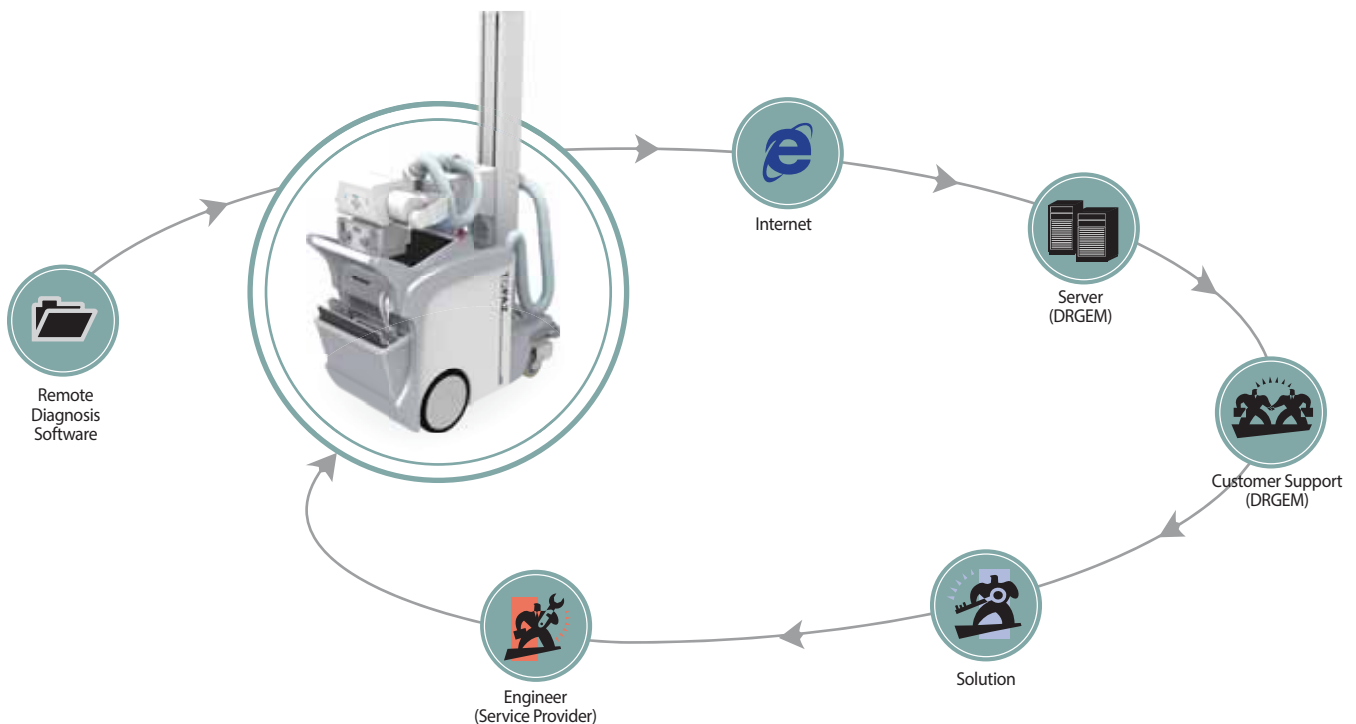

Various Position

Column, X-ray tube and collimator are easily rotated and positioned at various angle for taking diverse X-ray image

Safety function

A safety function with front safety bumper & brake, spring loaded front wheel and status LED indicator provide best satisfaction and convenience for your patient and operator. It will prevent any unexpected and secondary accident

Remote Exposure Controller

Easy and convenient to use with remote exposure controller

Remote Control

Specifications

X-ray System

| Model | TOPAZ-32D | TOPAZ-40D |
|---------------|---------------------|-------------|
| Output Rating | 32kW | 40kW |
| kV Range | 40 to 125kV / 150kV | |
| mA Range | 10 to 400mA | 10 to 500mA |
| mAs Range | 0.1 to 500mAs | |

Digital Flat-panel Detector

| | |
|--------------|------------------|
| Size | ISO 4090 |
| Scintillator | CsI / GOS |
| Type | Wireless / Wired |

Remote Diagnosis

Remote diagnosis function enables fast and accurate diagnosis on problems and saves service cost and system downtime.