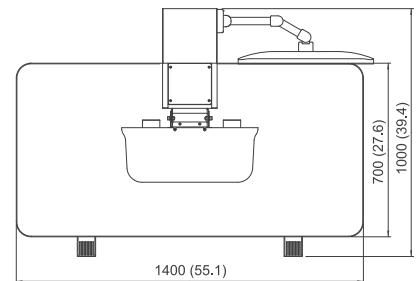

Dimension

Unit : mm (inch)