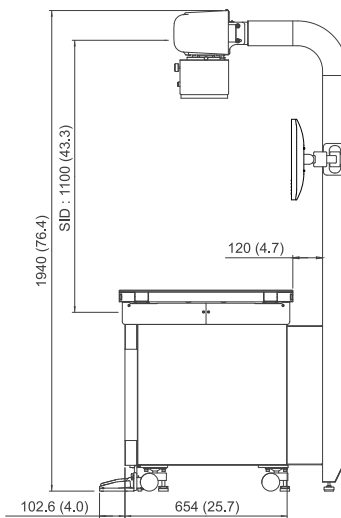

Dimension

Unit : mm (inch)