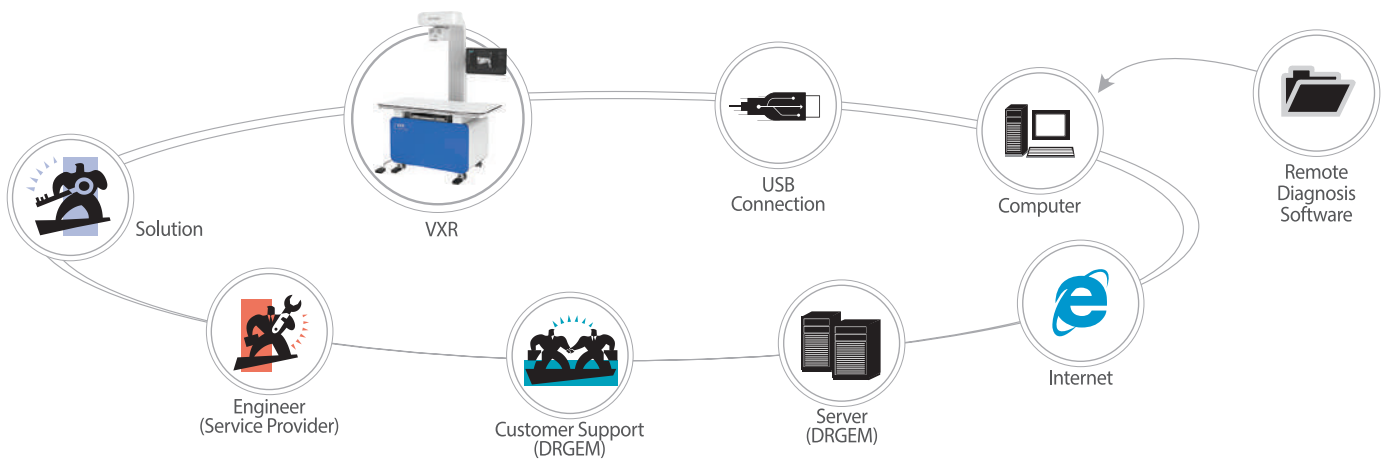

Remote Diagnosis

Remote diagnosis function enables fast and accurate diagnosis to save service cost and minimize system downtime.