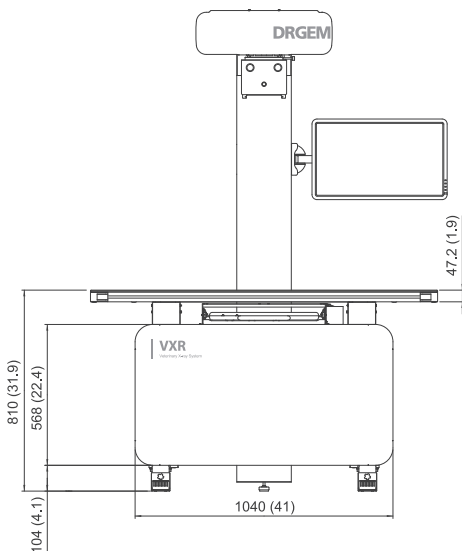

Dimension

Unit : mm (inch)